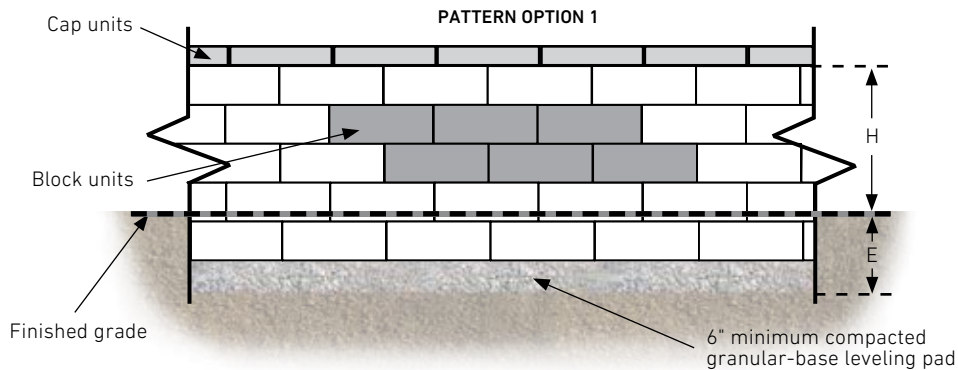

🏗️ WALL PATTERN

Contact your local Belgard® representative for color options and availability.

📏 SHAPES & SIZES

BLOCK

CAP

BELGARD® PAVES
THE WAY™

For more info, visit Belgard.com

Oldcastle APG - A CRH Company
400 Perimeter Center Terrace, Suite 1000
Atlanta, GA 30346
1-844-495-8210

© 2019 Oldcastle® APG, Inc. All Rights Reserved. BEL18-087