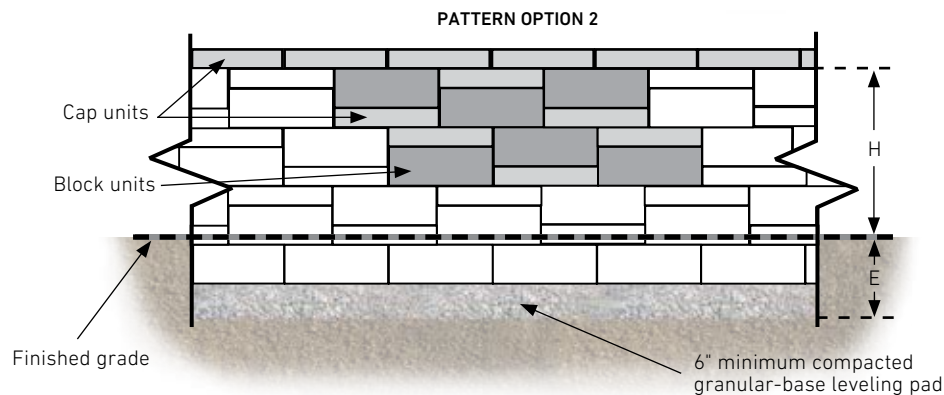

🏗️ WALL PATTERN

Contact your local Belgard® representative for color options and availability.

📏 SHAPES & SIZES

BLOCK

CAP

BELGARD® PAVES
THE WAY™

For more info, visit Belgard.com

Oldcastle APG - A CRH Company
400 Perimeter Center Terrace, Suite 1000
Atlanta, GA 30346
1-844-495-8210

© 2019 Oldcastle® APG, Inc. All Rights Reserved. BEL18-087